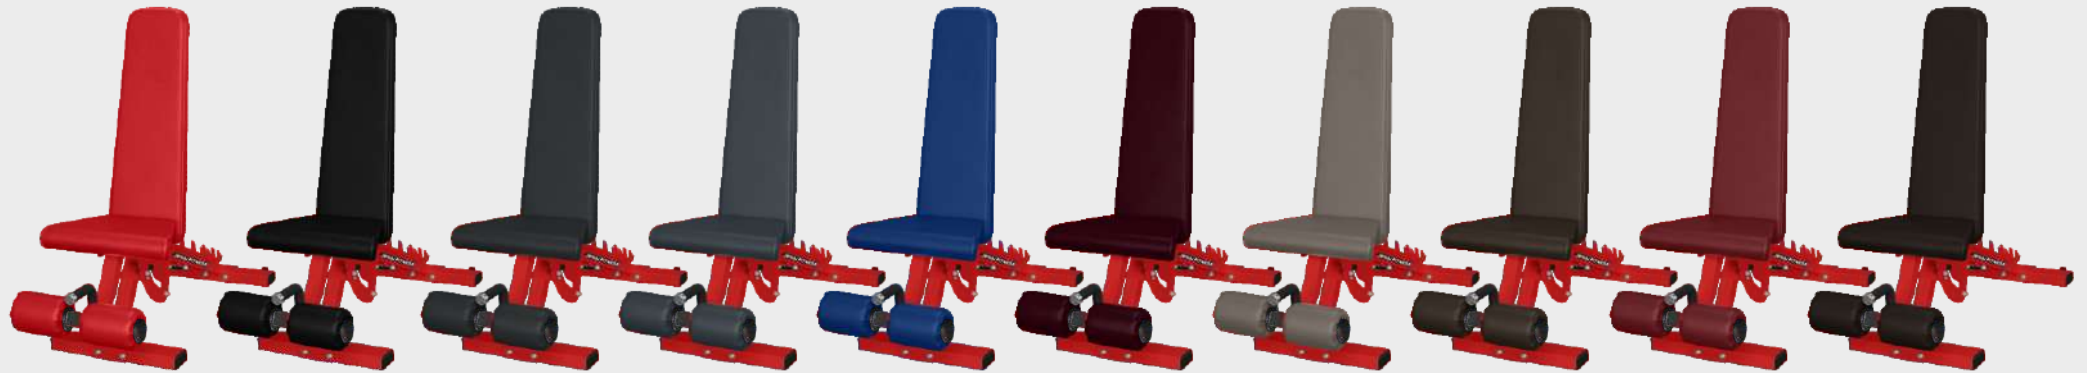

UPHOLSTERY COLOR OPTIONS AVAILABLE

(FRAME COLOR - RED)

RED
18-1659 TPG

BLACK
BLACK 6 C

DARK GREY
18-5206 TPG

LIGHT GREY
18-4004 TPG

BLUE
19-4053 TPG

BURGUNDY
19-1521 TPG

BEIGE
17-1113 TPG

BROWN
19-0916 TPG

LIGHT BROWN
18-1442 TPG

DARK BROWN