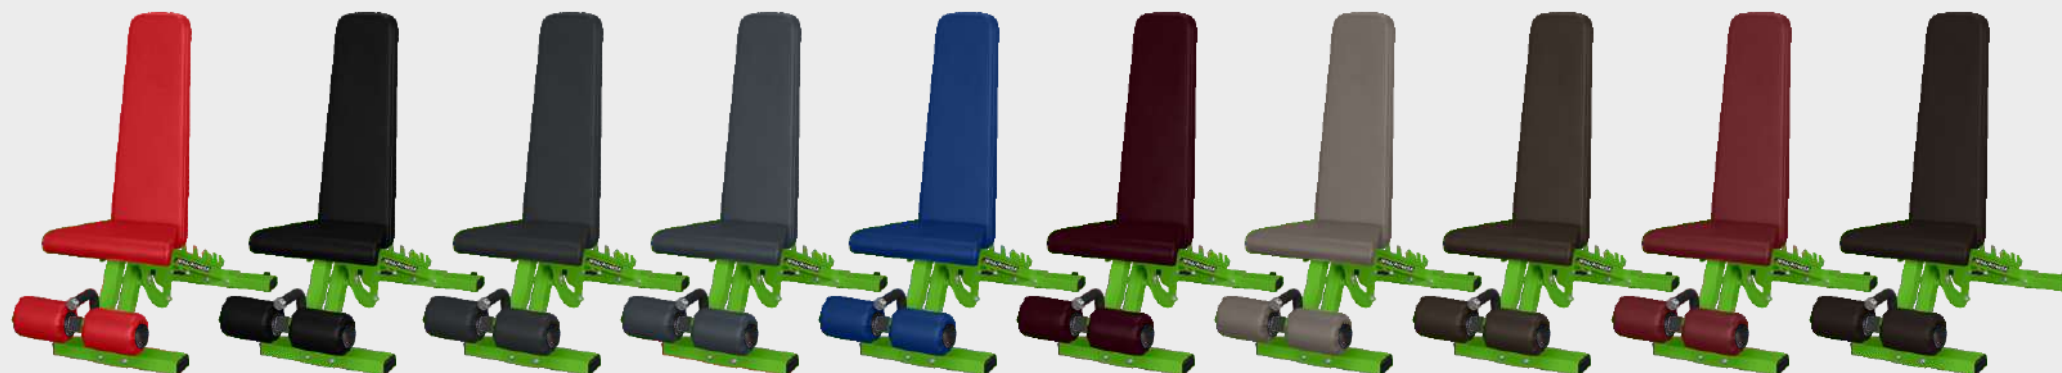

UPHOLSTERY COLOR OPTIONS AVAILABLE

(FRAME COLOR - GREEN)

RED
18-1659 TPG

BLACK
BLACK 6 C

DARK GREY
18-5206 TPG

LIGHT GREY
18-4004 TPG

BLUE
19-4053 TPG

BURGUNDY
19-1521 TPG

BEIGE
17-1113 TPG

BROWN
19-0916 TPG

LIGHT BROWN
18-1442 TPG

DARK BROWN