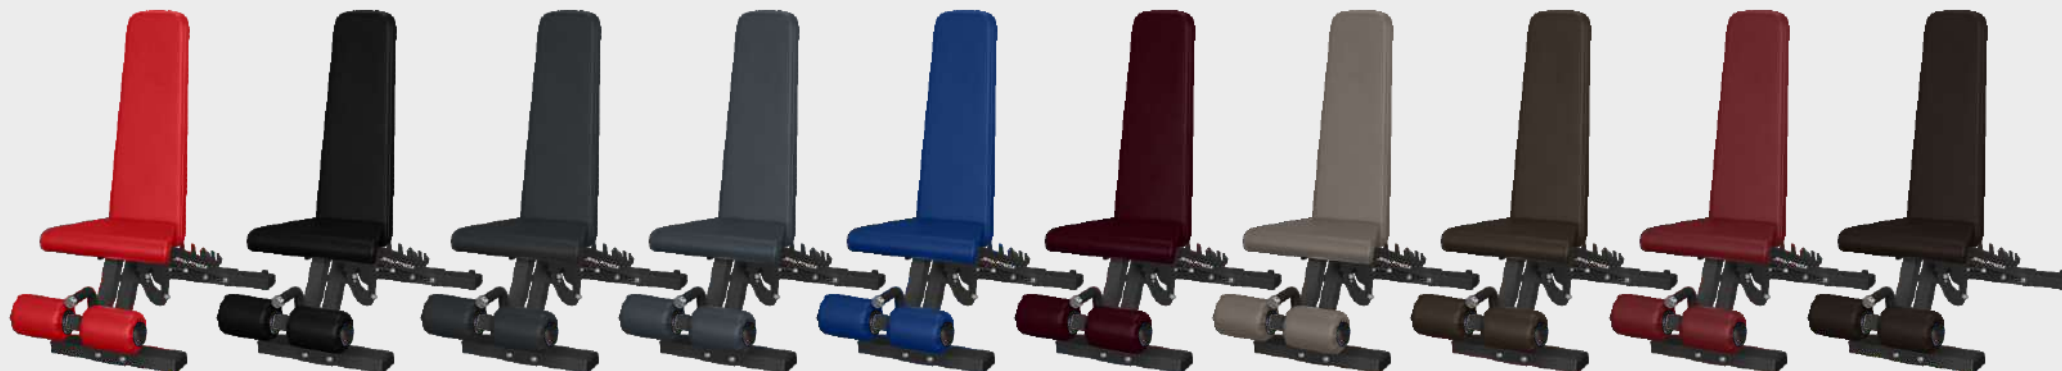

UPHOLSTERY COLOR OPTIONS AVAILABLE

(FRAME COLOR - HAMMERTONE GREY)

RED
18-1659 TPG

BLACK
BLACK 6 C

DARK GREY
18-5206 TPG

LIGHT GREY
18-4004 TPG

BLUE
19-4053 TPG

BURGUNDY
19-1521 TPG

BEIGE
17-1113 TPG

BROWN
19-0916 TPG

LIGHT BROWN
18-1442 TPG

DARK BROWN